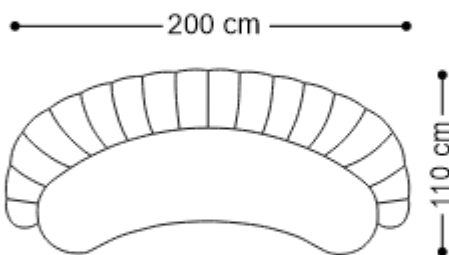

# SOFÁ

MEDIDAS DO SOFÁ =  
160/180/200/220/240/260/280/300/320/340/360

**AGOGO**

**BRETON**