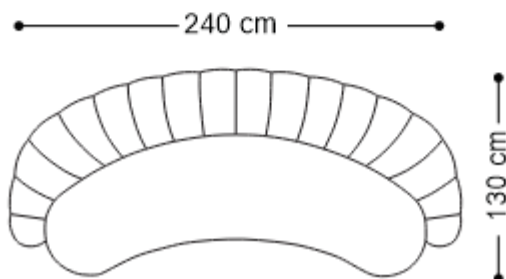

# SOFÁ

MEDIDAS DO SOFÁ =  
160/180/200/220/240/260/280/300/320/340/360

**AGOGO**

**BRETON**