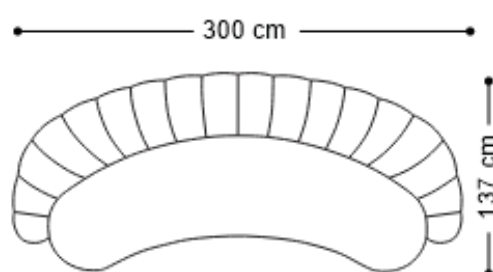

SOFÁ

SOFÁ
AGOGO

BRETON