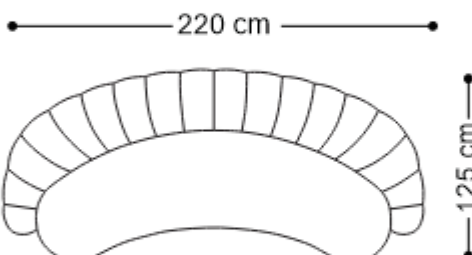

# SOFÁ

MEDIDAS DO SOFÁ =  
160/180/200/220/240/260/280/300/320/340/360

**AGOGO**

**BRETON**