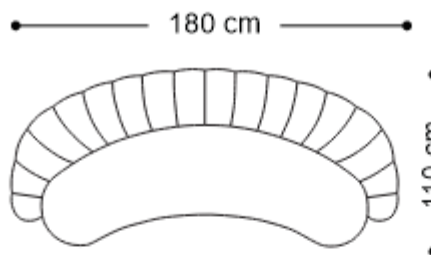

# SOFÁ

MEDIDAS DO SOFÁ =  
160/180/200/220/240/260/280/300/320/340/360

**AGOGO**

**BRETON**