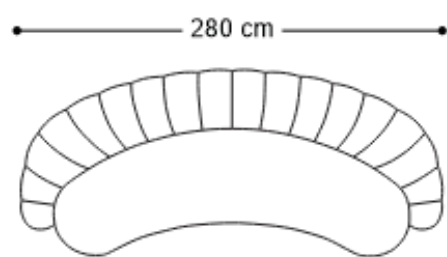

SOFÁ

SOFÁ
AGOGO

BRETON