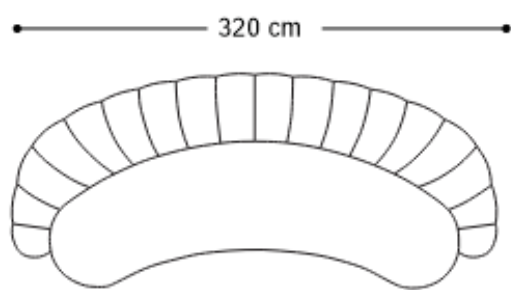

SOFÁ

SOFÁ
AGOGO

BRETON