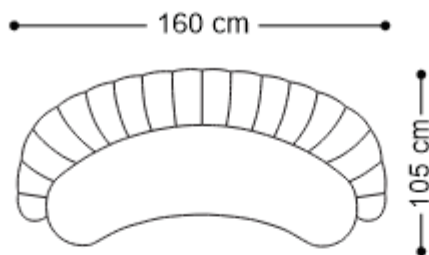

# SOFÁ

MEDIDAS DO SOFÁ =  
160/180/200/220/240/260/280/300/320/340/360

**AGOGO**

**BRETON**