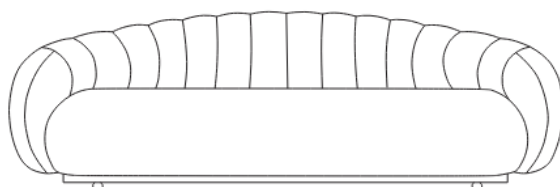

**BRETON**

SOFA  
**AGOGO**

SOFÁ  
**AGOGO**

**BRETON**

# SOFÁ

MEDIDAS DO SOFÁ =  
160/180/200/220/240/260/280/300/320/340/360

**AGOGO**

**BRETON**