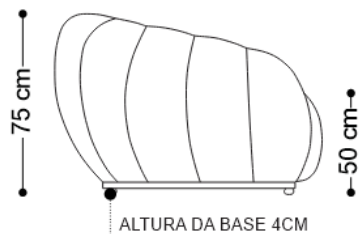

# SOFÁ

MEDIDAS DO SOFÁ =  
160/180/200/220/240/260/280/300/320/340/360

**AGOGO**

**BRETON**