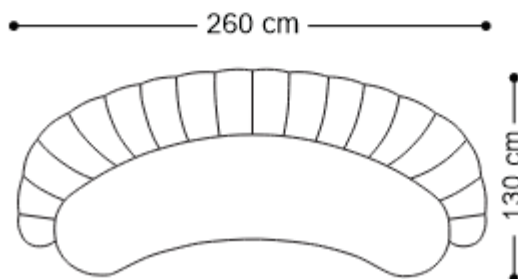

**BRETON**

SOFA  
**AGOGO**

SOFÁ  
**AGOGO**

**BRETON**

# SOFÁ

MEDIDAS DO SOFÁ =  
160/180/200/220/240/260/280/300/320/340/360

**AGOGO**

**BRETON**