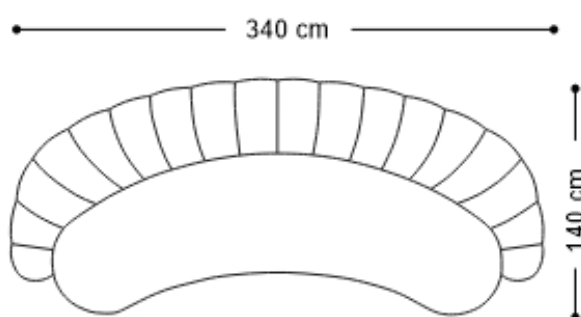

SOFÁ

SOFÁ
AGOGO

BRETON