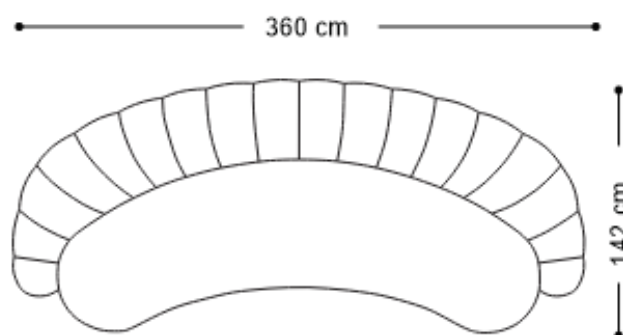

SOFÁ

SOFÁ
AGOGO

BRETON